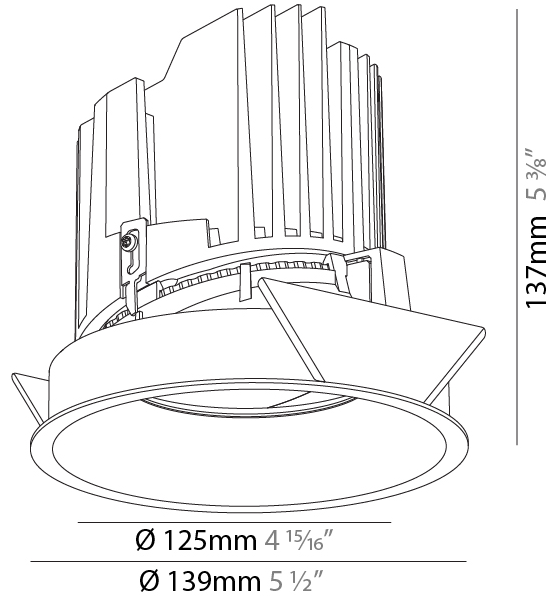

PHYSICAL

Shape: Round
Diameter (mm): 139
Diameter (in): 5 1/2
Height (mm): 137
Height (in): 5 3/8
Ceiling Thickness (mm): 10 / 12.5 / 15
Ceiling Thickness (in): 3/8 or 1/2 or 9/16
Min. Recessing Depth (mm): 150
Min. Recessing Depth (in): 5 7/8
Light Distribution: Adjustable / Downlight
Weight (kg): 0.856
Weight (lbs): 1.89
Fixture Finish: SSR / BKV / CWI / CRY / HAB / UFT / ITA / RUA / FTG / MYG / LOD / PUS / FRO / FUP / KIA / POP / BLS / SPG / MEY / GOH / GUM / CHC / COM / ABZ / JAG / OBR / MOS / ROR
Fixture Material: Aluminum Die Cast
Cut-out Measurements: 130mm / 5 1/8"

ELECTRICAL

Lamp Type: LED (Zhaga Standard)
Input Wattage (W): 28.6
Total Output Wattage (W): 26
Dimming: Tri-Mode (Non-Dimming and Phase Dimming (120Vac only) and 0-10V Dimming)
Driver Included: No
Driver Location: Recessed Housing
Driver Type: Constant Current - Universal
Driver Class: Class 2
Housing: See components
Input Voltage (V): 120 - 277
Constant Current (MA): 700

LED

Number of LEDs: 1
Color Temperature (°K): 2700 / 3000 / 3500 / 4000
Max. Delivered Lumen (lm): 2030 / 2080 / 2185 / 2230
Nominal Lumen (lm): 3210 / 3290 / 3459 / 3530
CRI: >90 CRI
Efficiency (%): 0.631
Lamp Life (hrs): 50000

OPTICAL

Reflector: 20 / 40 / 60
Adjustability: Rotational 355°; Tilt 10°

RATINGS AND CERTIFICATIONS

Certified By: Certified for North American Standards
IP rating: IP20