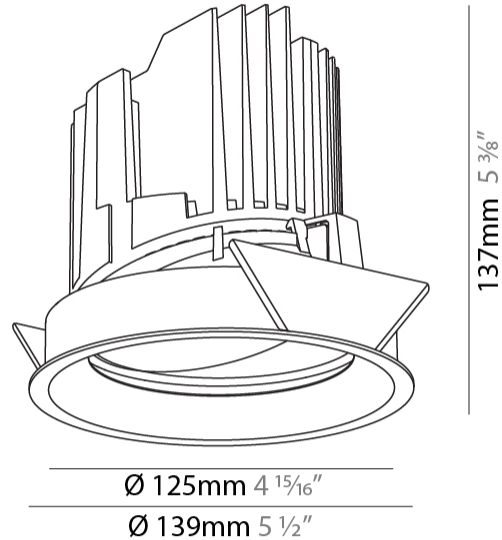

GENERAL

Series: Bioniq
Subseries: Bioniq Round Adjustable
Brand: Prolicht
Division: Architectural
Mounting Type: Recessed
Mounting Location: Ceiling
Subcategory: Downlight

PHYSICAL

Shape: Round
Diameter (mm): 139
Diameter (in): 5 1/2
Height (mm): 137
Height (in): 5 3/8
Ceiling Thickness (mm): 10 / 12.5 / 15
Ceiling Thickness (in): 3/8 or 1/2 or 9/16
Min. Recessing Depth (mm): 150
Min. Recessing Depth (in): 5 7/8
Light Distribution: Adjustable / Downlight
Weight (kg): 0.853
Weight (lbs): 1.88
Fixture Finish: SSR / BKV / CWI / CRY / HAB / UFT / ITA / RUA / FTG / MYG / LOD / PUS / FRO / FUP / KIA / POP / BLS / SPG / MEY / GOH / GUM / CHC / COM / ABZ / JAG / OBR / MOS / ROR
Fixture Material: Aluminum Die Cast
Cut-out Measurements: 130mm / 5 1/8"

LED

Number of LEDs: 1
Color Temperature (°K): 2700 / 3000 / 3500 / 4000
Max. Delivered Lumen (lm): 1180 / 1930 / 2029 / 2070
Nominal Lumen (lm): 3210 / 3290 / 3459 / 3530
CRI: >90 CRI
Lamp Life (hrs): 50000

OPTICAL

Reflector: 10 / 18 / 36
Adjustability: Rotational 355°, Tilt 30°

RATINGS AND CERTIFICATIONS

Certified By: Certified for North American Standards
IP rating: IP54

BIONIQ ROUND ADJUSTABLE RECESSED

A35242-